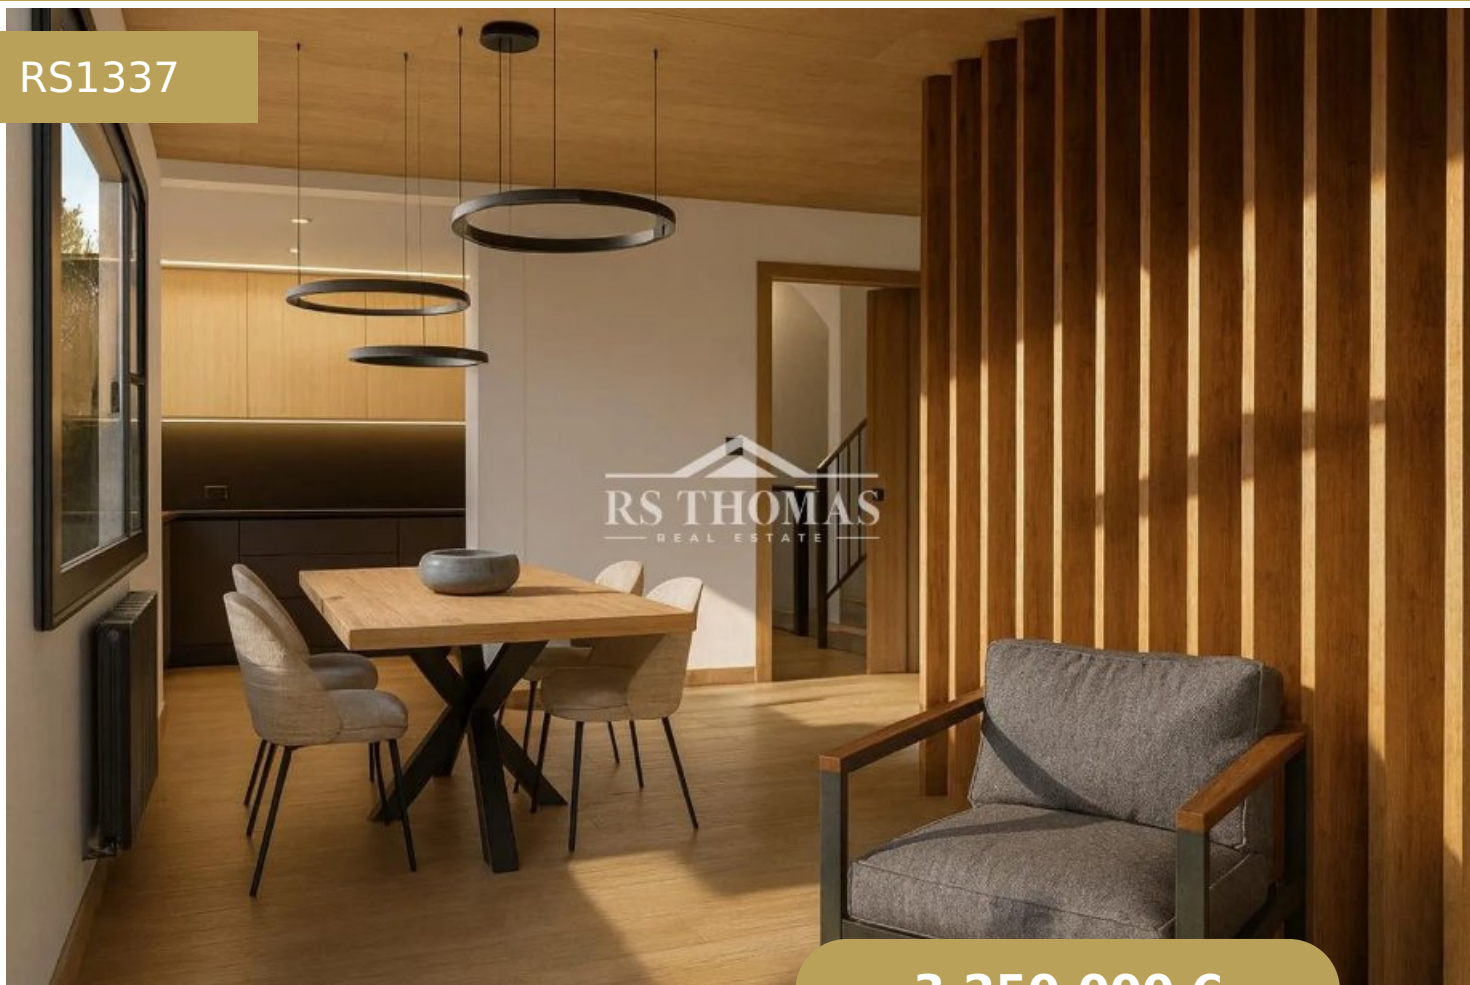

# SEMIDETACHED HOUSE FOR SALE IN ESCALDES-ENGORDANY

RS1337

RS THOMAS  
REAL ESTATE

3.250.000 €

5 Dormitorios

5 Banys

440 m<sup>2</sup>

500 m<sup>2</sup>