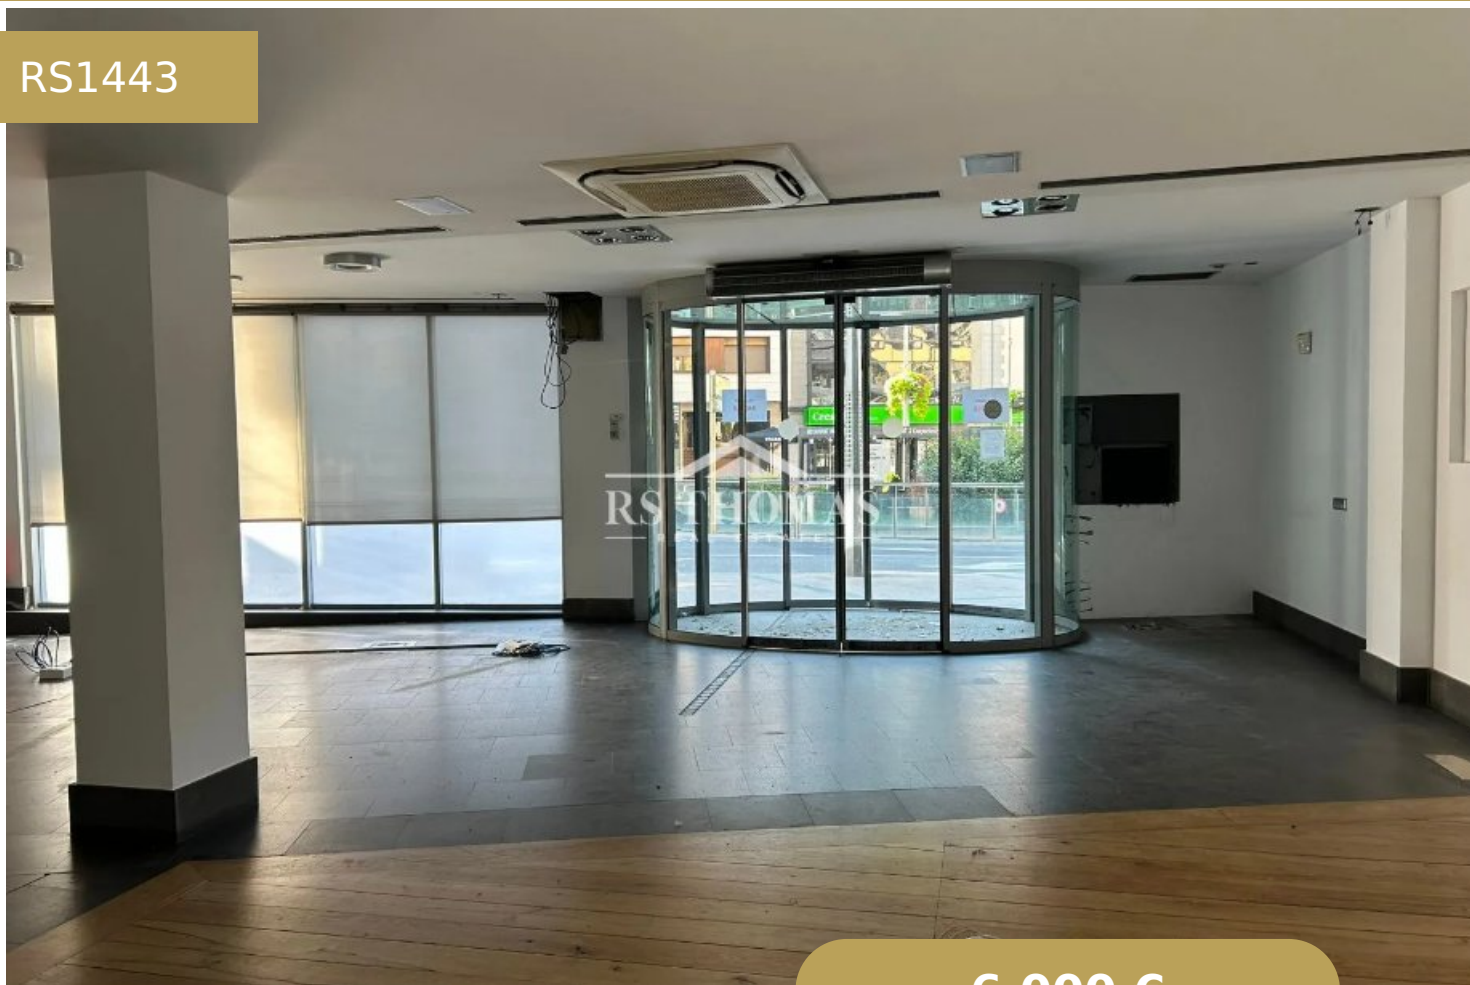

COMMERCIAL PREMISES FOR RENT IN ANDORRA LA VELLA

RS1443

6.000 €

 124 m²