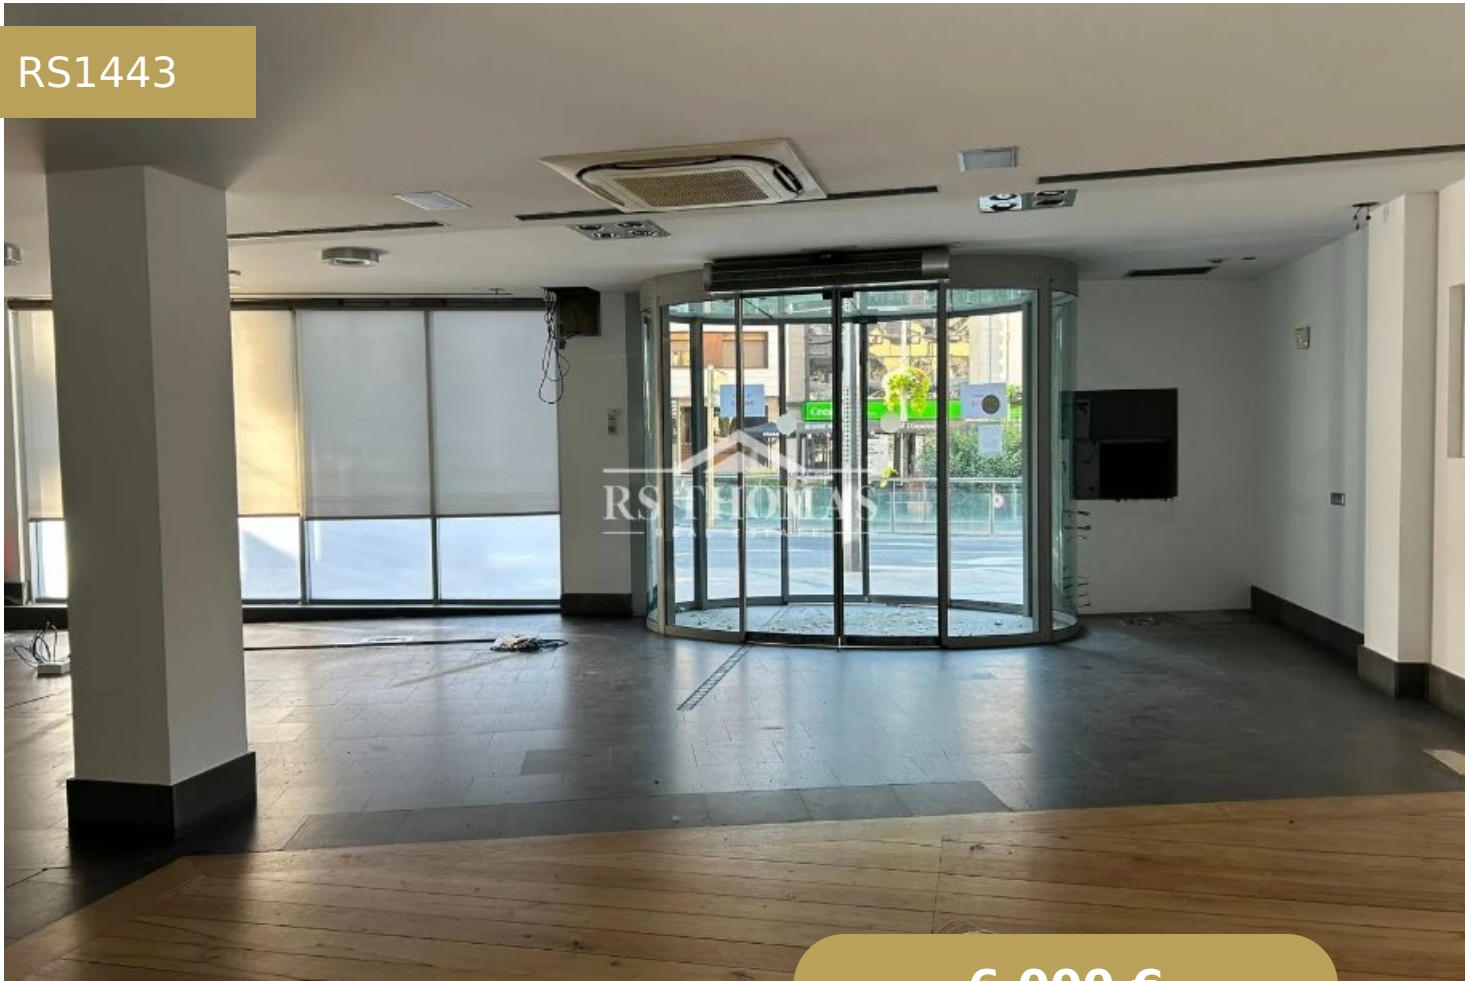

RETAIL SPACE FOR RENT IN THE CENTER OF ANDORRA LA VELLA

RS1443

6.000 €

+376 744 200 | info@rsthomasp.com

Avinguda Joan Martí 102, Encamp AD200, Principat d' Andorra

www.rsthomasp.com