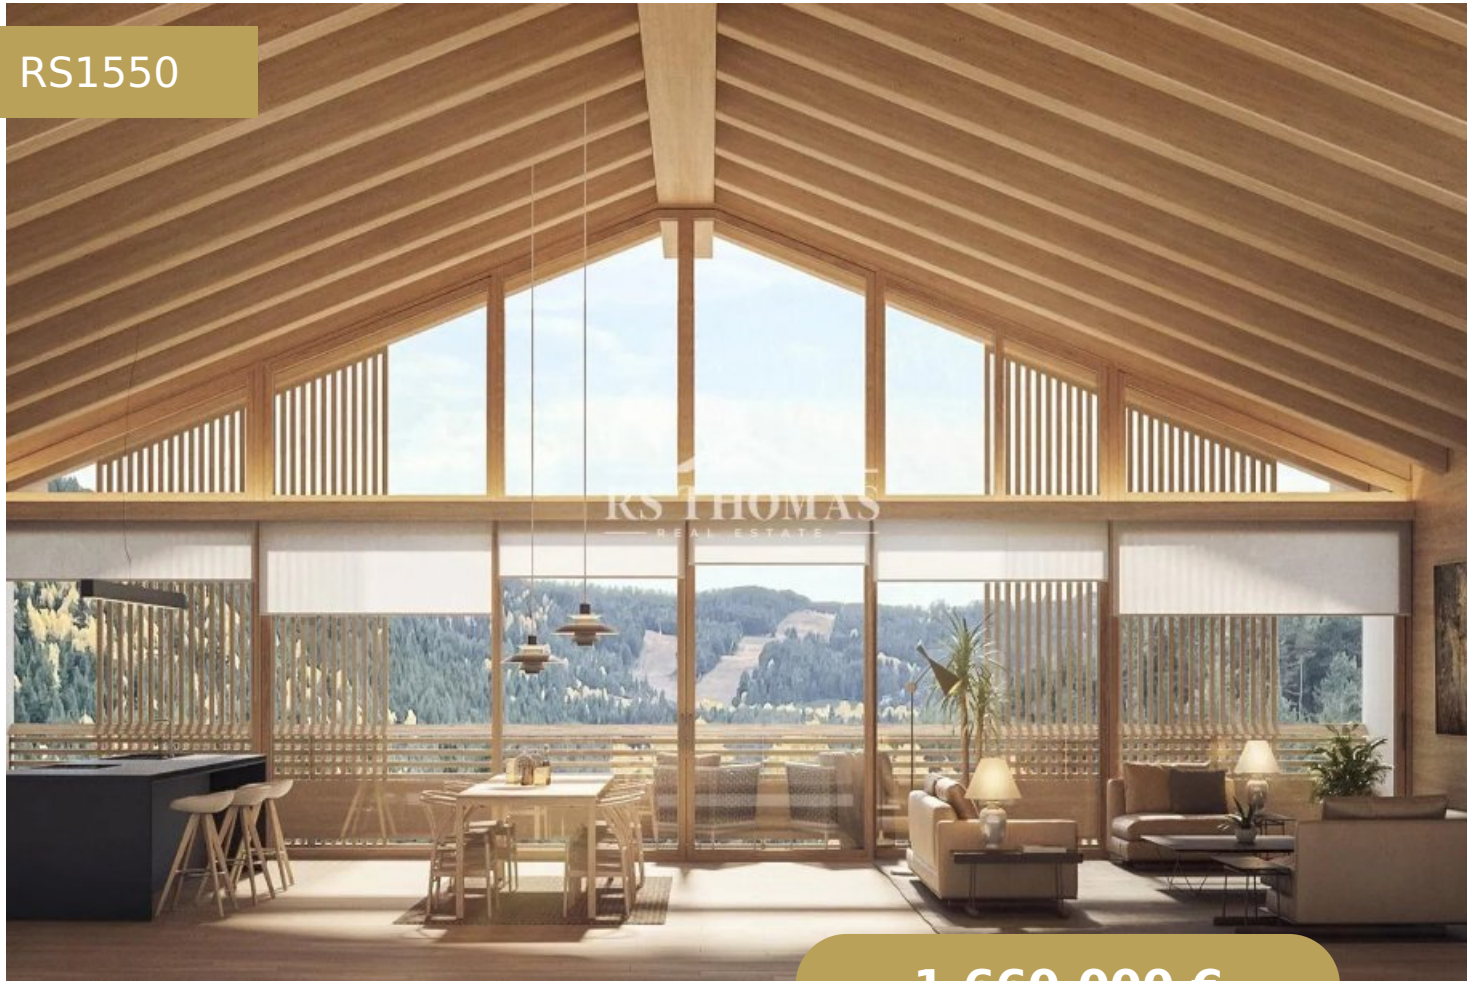

1550 VILLAGE RESORT | SEMI-DETACHED | SET 2 | CENTRAL

RS1550

1.660.000 €

4 Dormitorios

5 Banys

355 m²

4 Garatge

+376 744 200 | info@rsthomasp.com