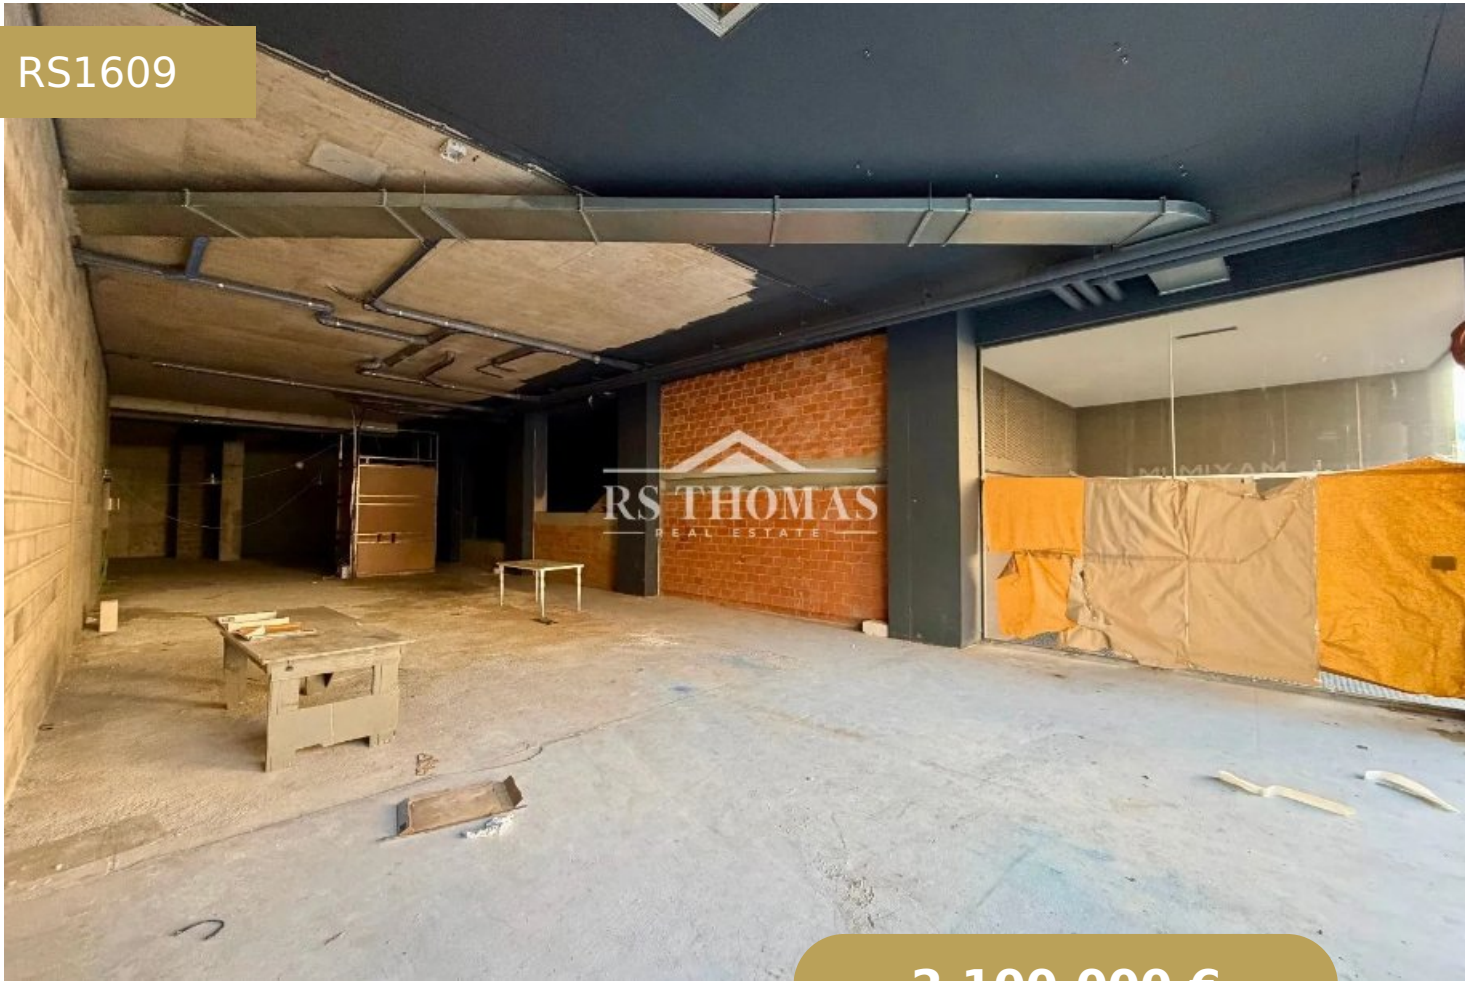

# COMMERCIAL PREMISES FOR SALE OR RENT IN ESCALDES-ENGORDANY

RS1609

2.100.000 €

 400 m<sup>2</sup>