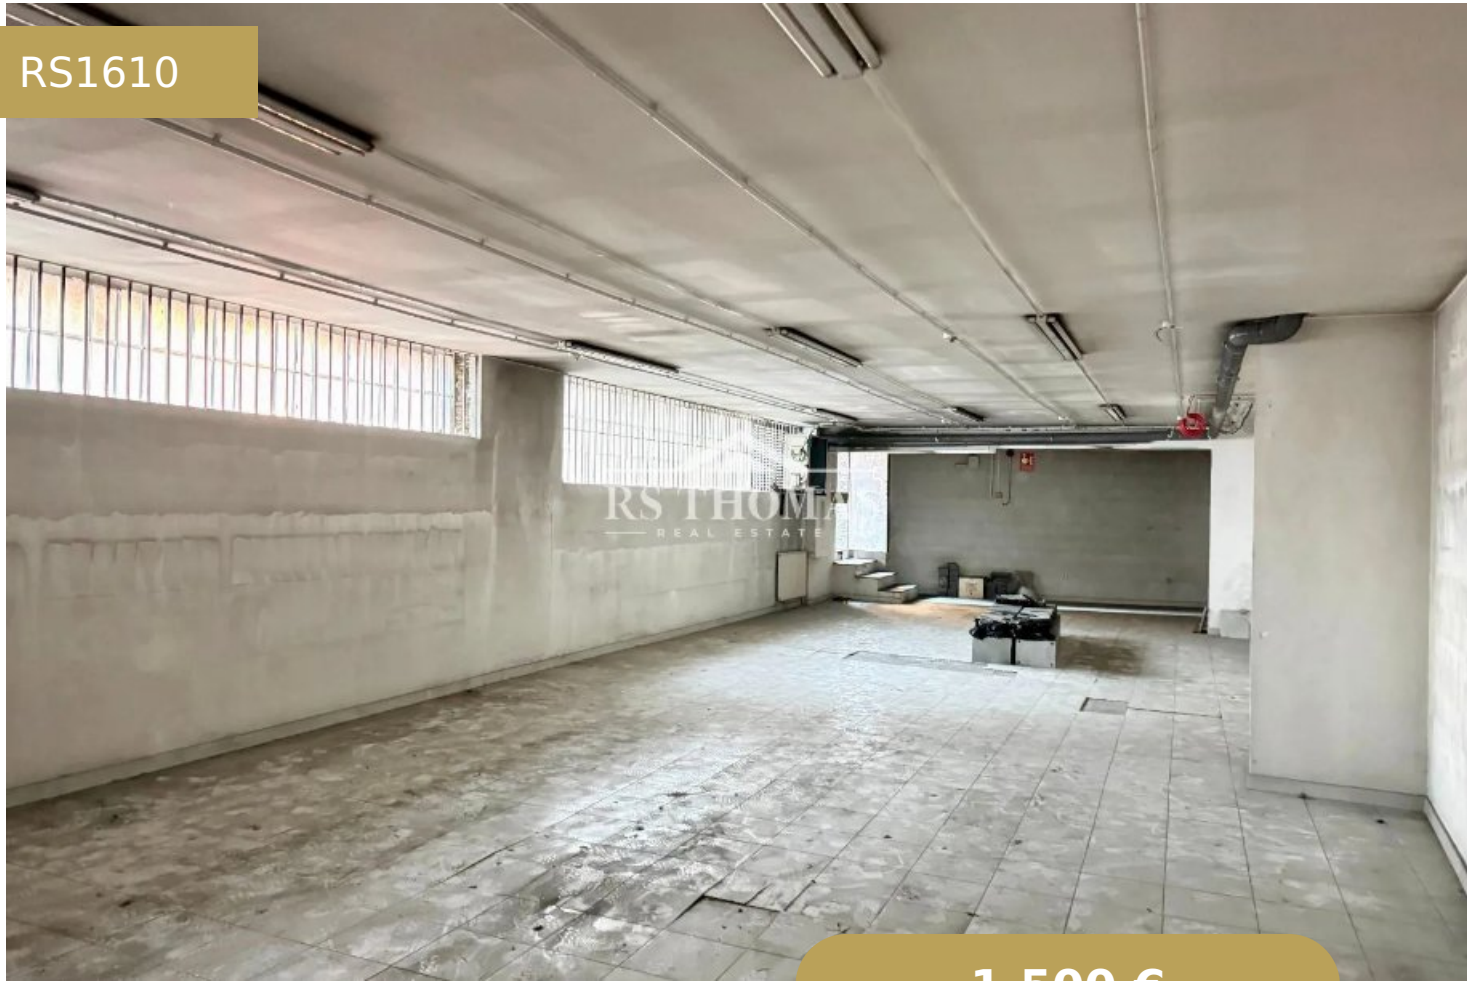

WAREHOUSE FOR RENT IN ANDORRA LA VELLA

RS1610

1.500 €

 120 m²