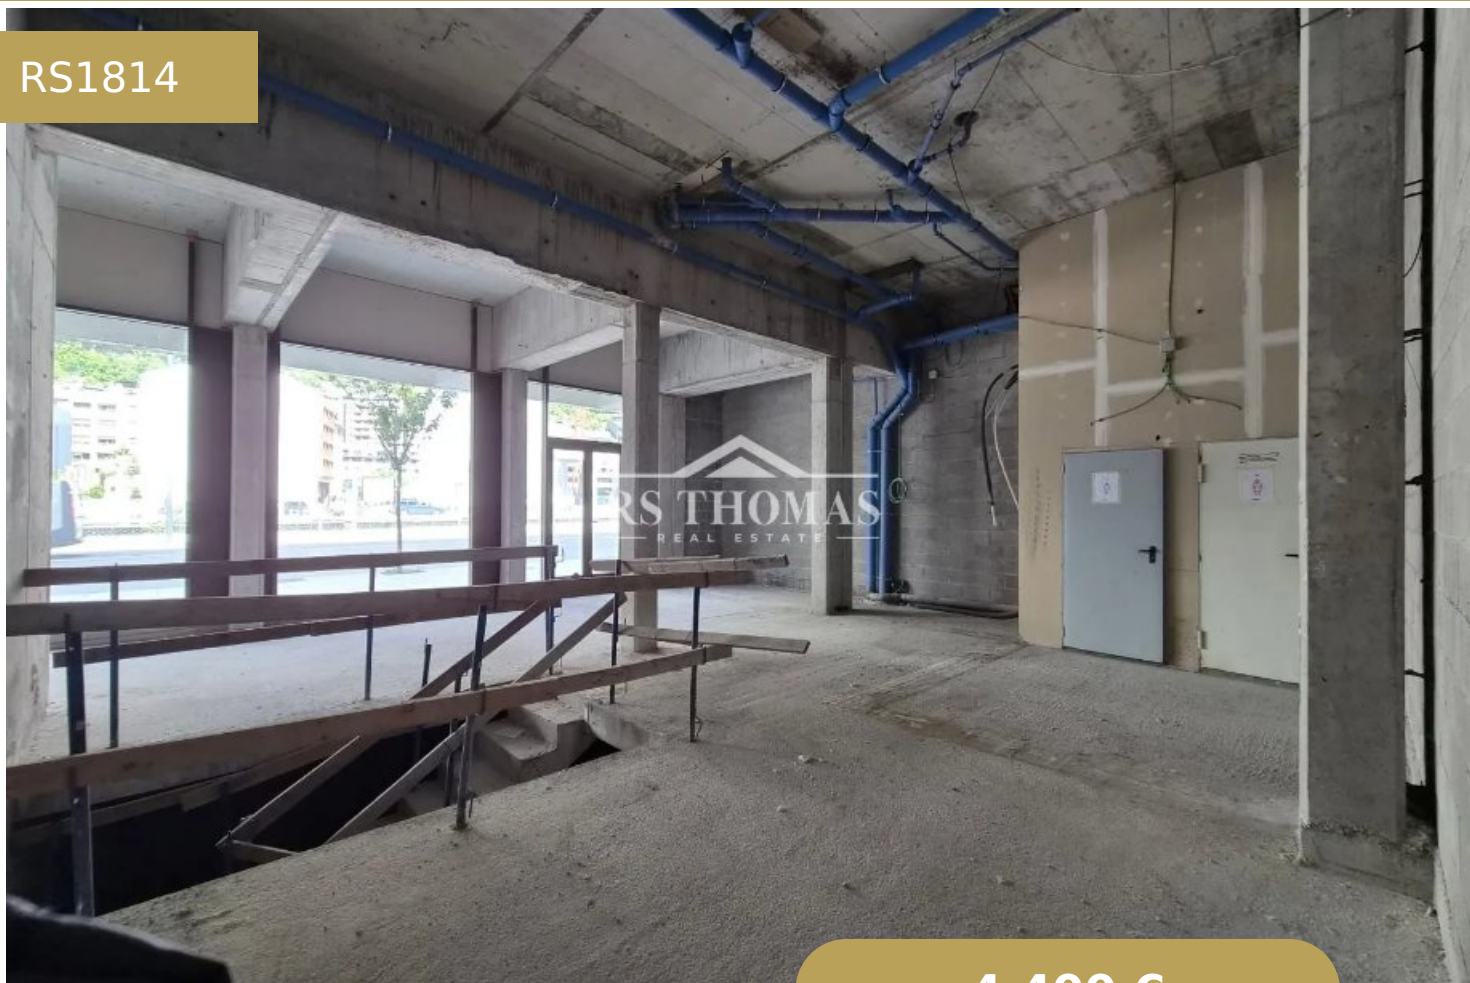

## COMMERCIAL PREMISES FOR RENT IN ANDORRA LA VELLA

RS1814

4.400 €

+376 744 200 | info@rsthomasp.com

Avinguda Joan Martí 102, Encamp AD200, Principat d' Andorra

[www.rsthomasp.com](http://www.rsthomasp.com)