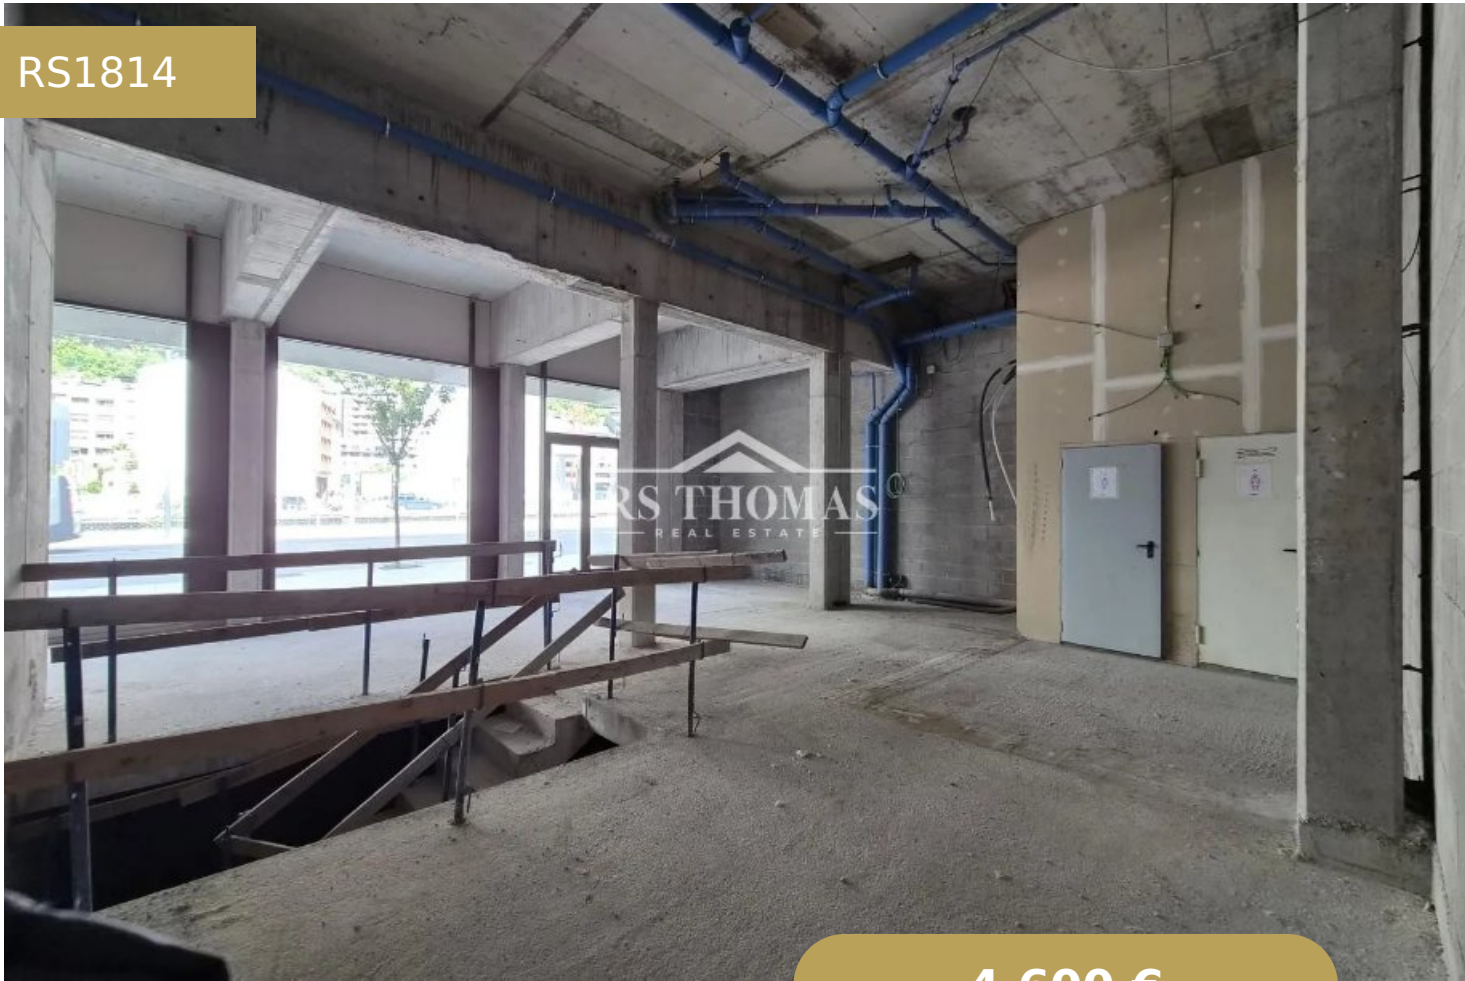

COMMERCIAL PREMISES FOR RENT IN ANDORRA LA VELLA

RS1814

4.600 €

+376 744 200 | info@rsthomasp.com

Avinguda Joan Martí 102, Encamp AD200, Principat d' Andorra

www.rsthomasp.com